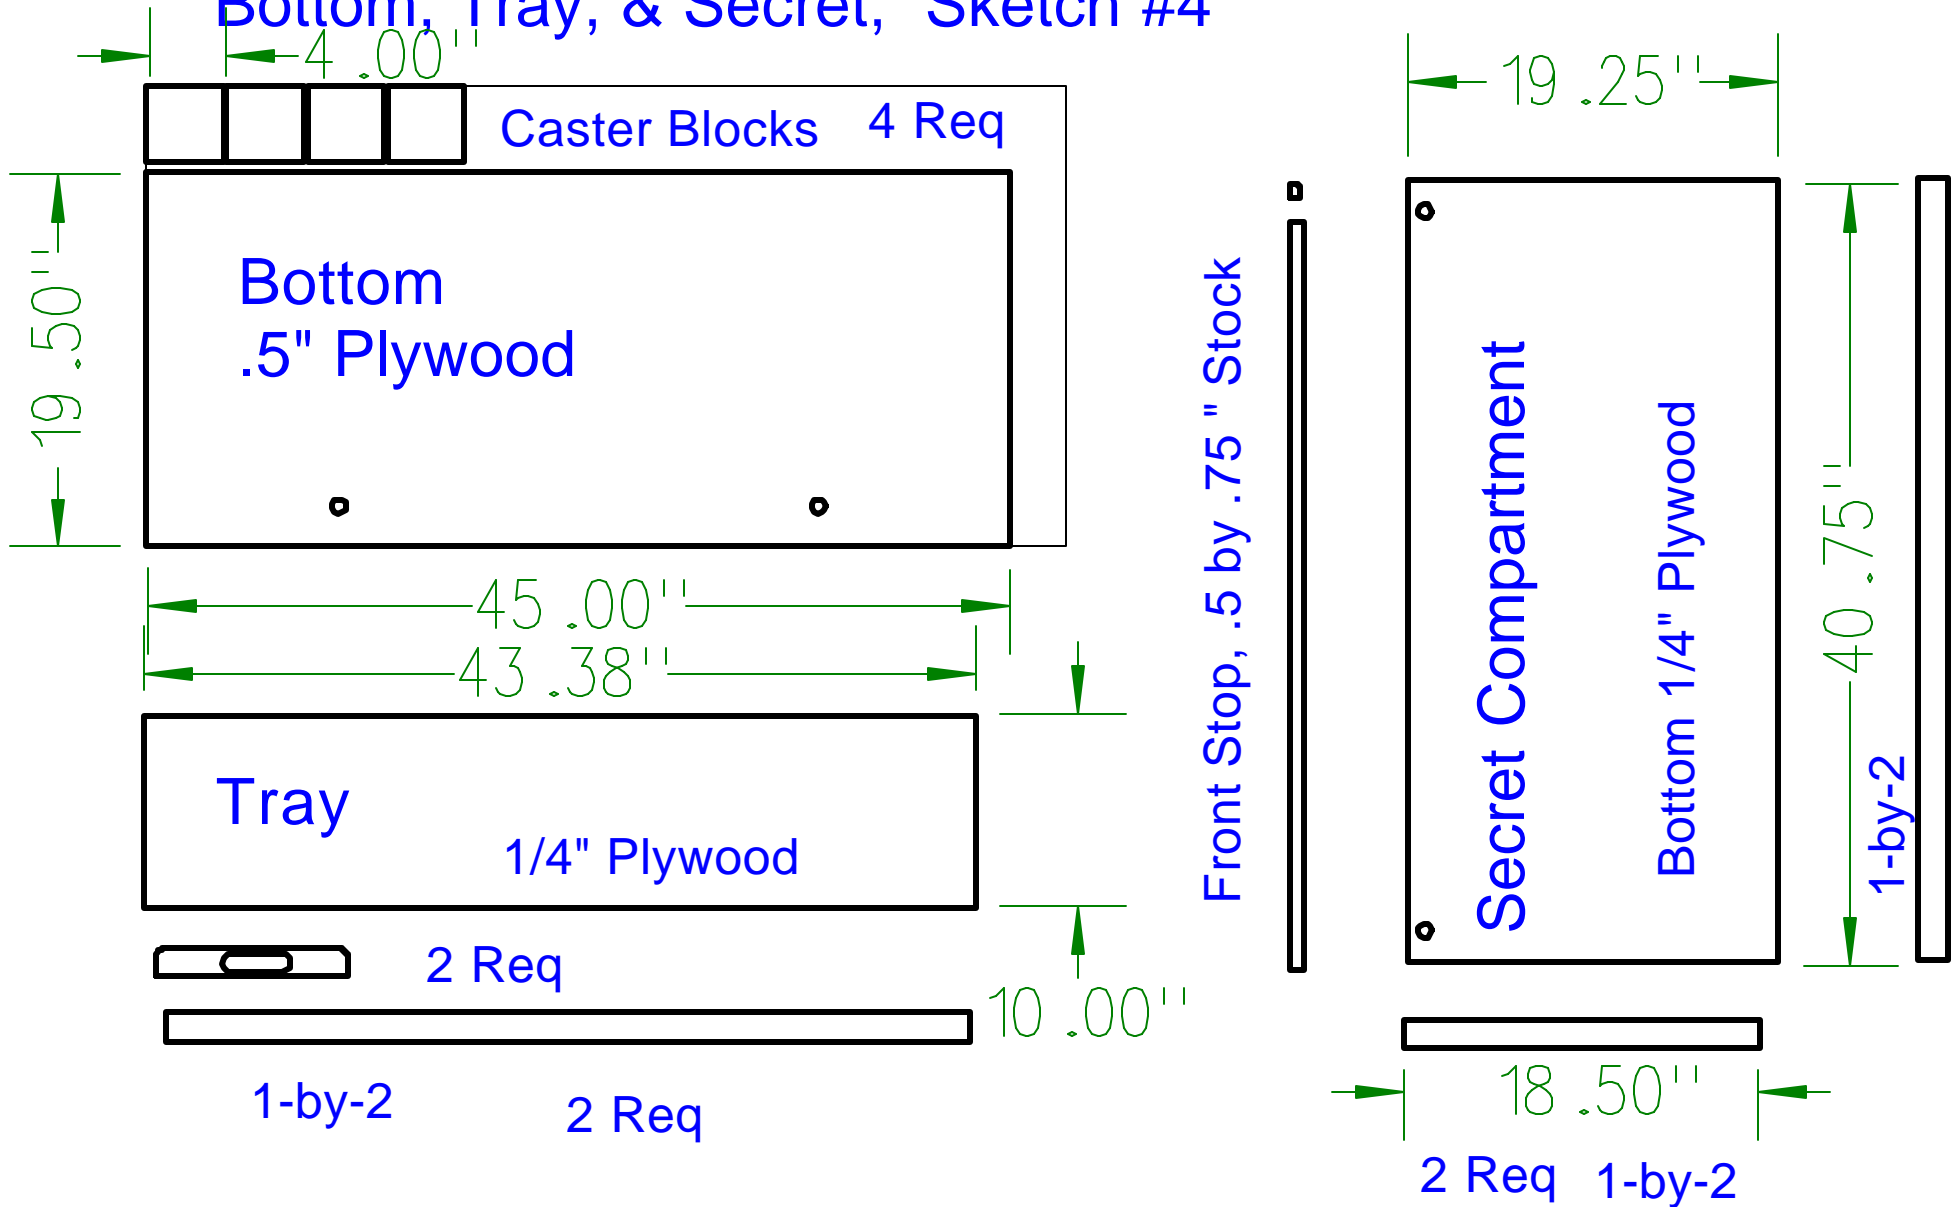

Child's Bench Toy Box

Bottom, Tray, & Secret, Sketch #4