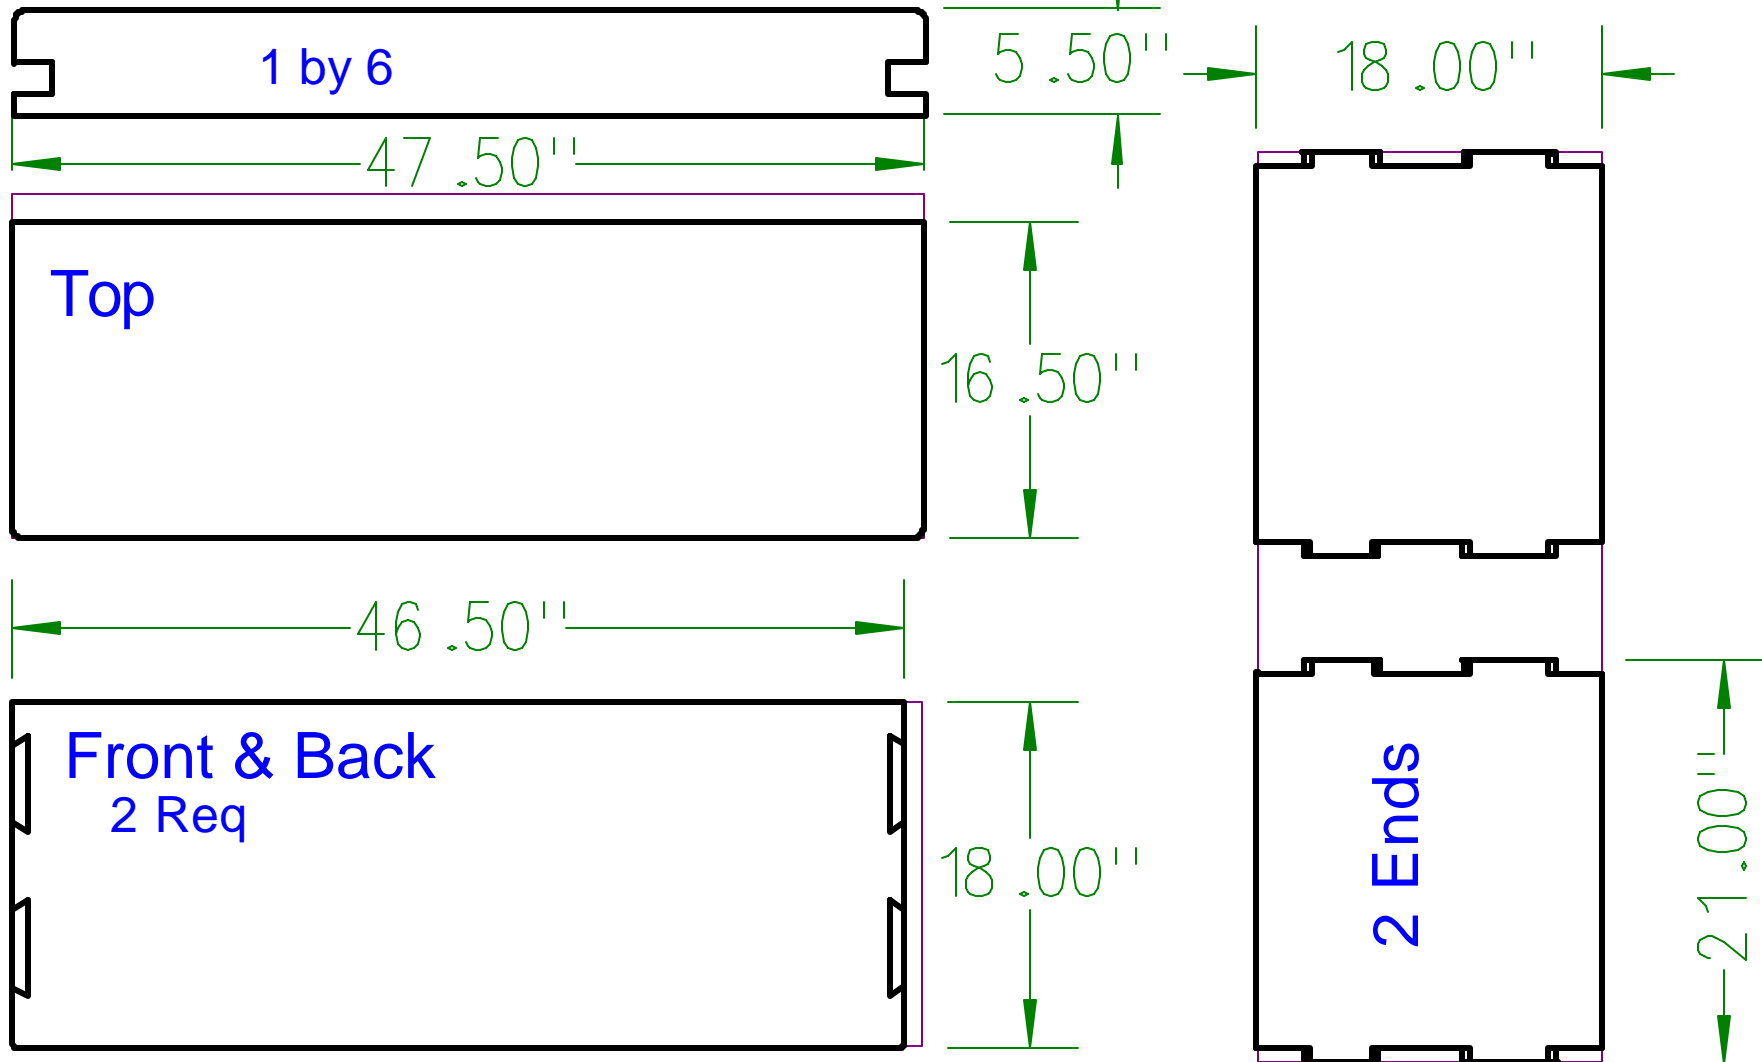

# Child's Bench Toy Box

Carving, Full Size, Sketch #5

# Child's Bench Toy Box

Wide Boards, Sketch #2

Edge Glued Pine Panels  
(18" x 47.5") 4 Req