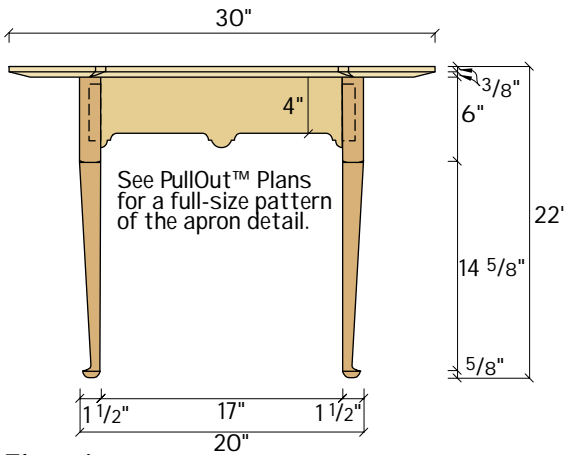

Plan

Schedule of Materials: Queen Anne Side Tables

No.	Item	Dimensions T W L	Material
1	Top	3/4" x 20" x 30"	Maple
4	Legs	1 1/2" x 1 1/2" x 21 1/4"	Maple
2	Long aprons	3/4" x 5" x 18 3/4"	Maple
2	Short aprons	3/4" x 5" x 10 3/4"	Maple

Detail of leg transition at top of turning

Elevation

Profile