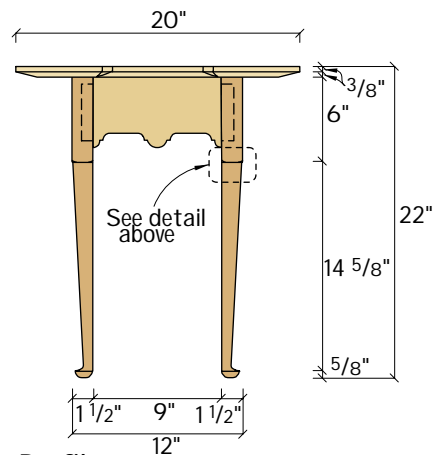

Plan

Schedule of Materials: Queen Anne Side Tables

No.	Item	Dimensions T W L	Material
1	Top	3/4" x 20" x 30"	Maple
4	Legs	1 1/2" x 1 1/2" x 21 1/4"	Maple
2	Long aprons	3/4" x 5" x 18 3/4"	Maple
2	Short aprons	3/4" x 5" x 10 3/4"	Maple

Detail of leg transition at top of turning

Elevation

Profile