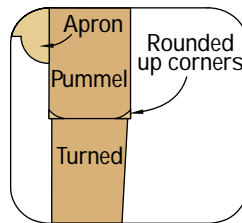

Plan

Schedule of Materials: Queen Anne Side Tables

No.	Item	Dimensions T W L	Material
1	Top	3/4" x 20" x 30"	Maple
4	Legs	1 1/2" x 1 1/2" x 21 1/4"	Maple
2	Long aprons	3/4" x 5" x 18 3/4"	Maple
2	Short aprons	3/4" x 5" x 10 3/4"	Maple

Detail of leg transition at top of turning

Elevation

Profile